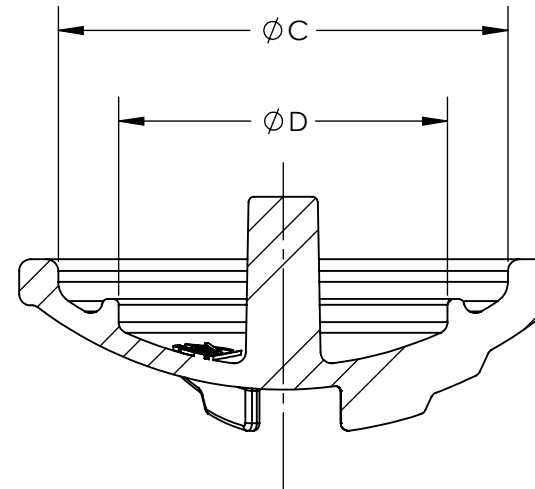

STANDARD DIMENSIONS

PART NUMBER	Ø A INCHES (MM)	B INCHES (MM)	Ø C INCHES (MM)	Ø D INCHES (MM)
730-2020	1.38" (34.9)	0.61" (15.5)	1.17" (29.7)	0.86" (21.7)

Savillex 10321 West 70th St.
Eden Prairie, MN
55344-3446 USA
(952)935-4100

TITLE: PFA WATCHGLASS
DIMENSIONS