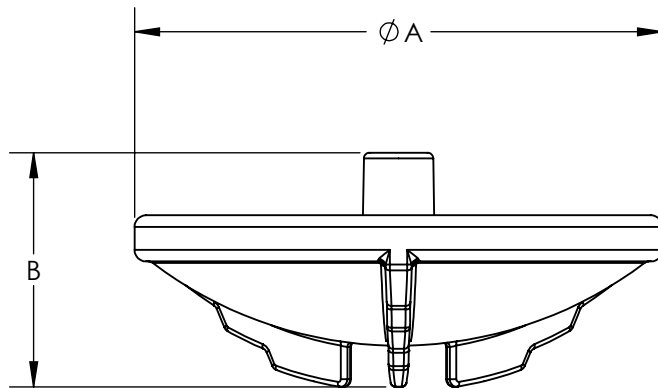

STANDARD DIMENSIONS

PART NUMBER	Ø A INCHES (MM)	B INCHES (MM)	Ø C INCHES (MM)	Ø D INCHES (MM)
730-2020	1.38" (34.9)	0.61" (15.5)	1.17" (29.7)	0.86" (21.7)

Savillex 10321 West 70th St.
Eden Prairie, MN
55344-3446 USA
(952)935-4100

TITLE: PFA WATCHGLASS
DIMENSIONS