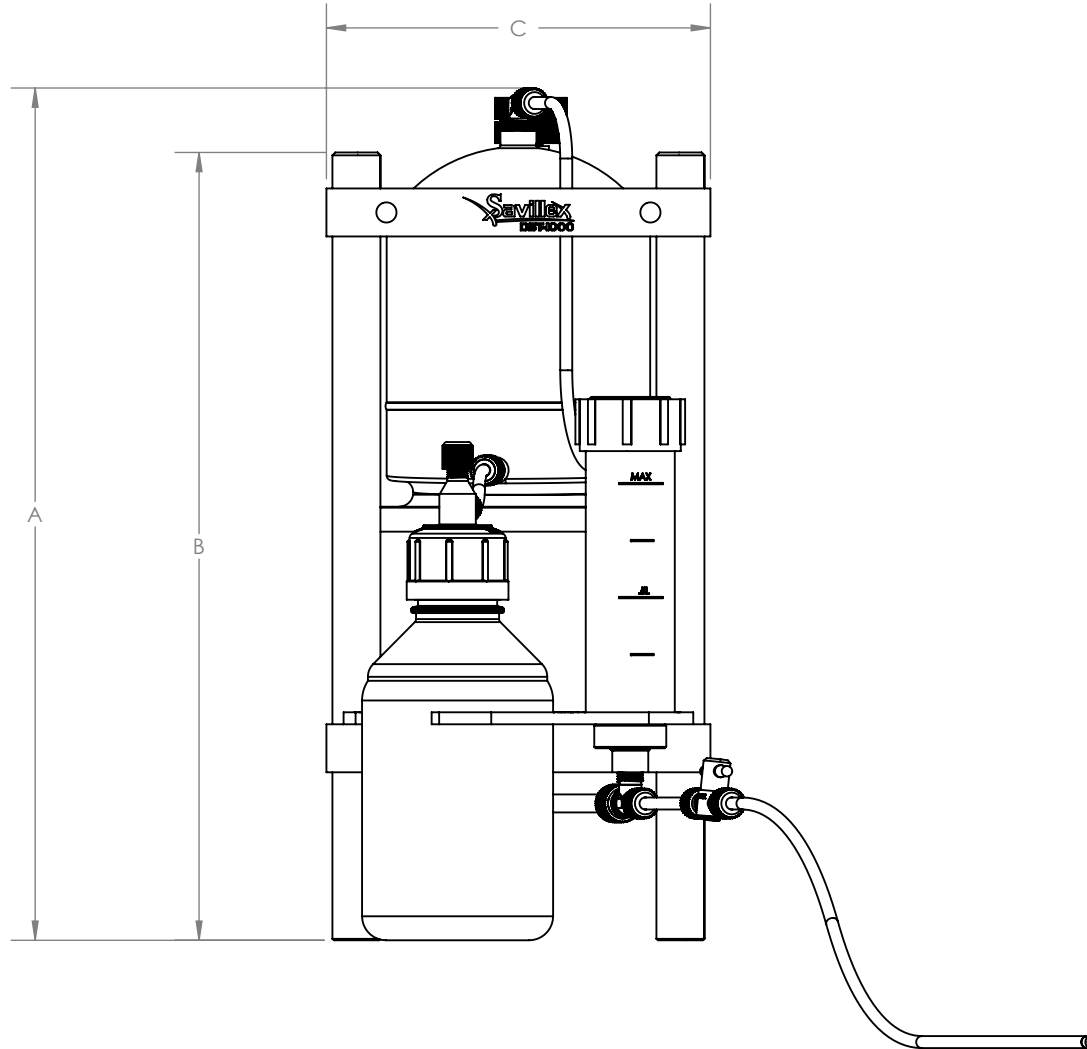

STANDARD DIMENSIONS

PART NUMBER	HEATER	A INCHES (CM)	B INCHES (CM)	C INCHES (CM)
525-1000-100	100 V	17.76" (45.1)	16.40" (41.7)	8.00" (20.3)
525-1000-115	115 V	17.76" (45.1)	16.40" (41.7)	8.00" (20.3)
525-1000-230	230 V	17.76" (45.1)	16.40" (41.7)	8.00" (20.3)
525-1000-230UK	230 V	17.76" (45.1)	16.40" (41.7)	8.00" (20.3)

 10321 West 70th St.
 Eden Prairie, MN
 55344-3446 USA
 (952)935-4100

TITLE: DST-1000
 DIMENSIONS